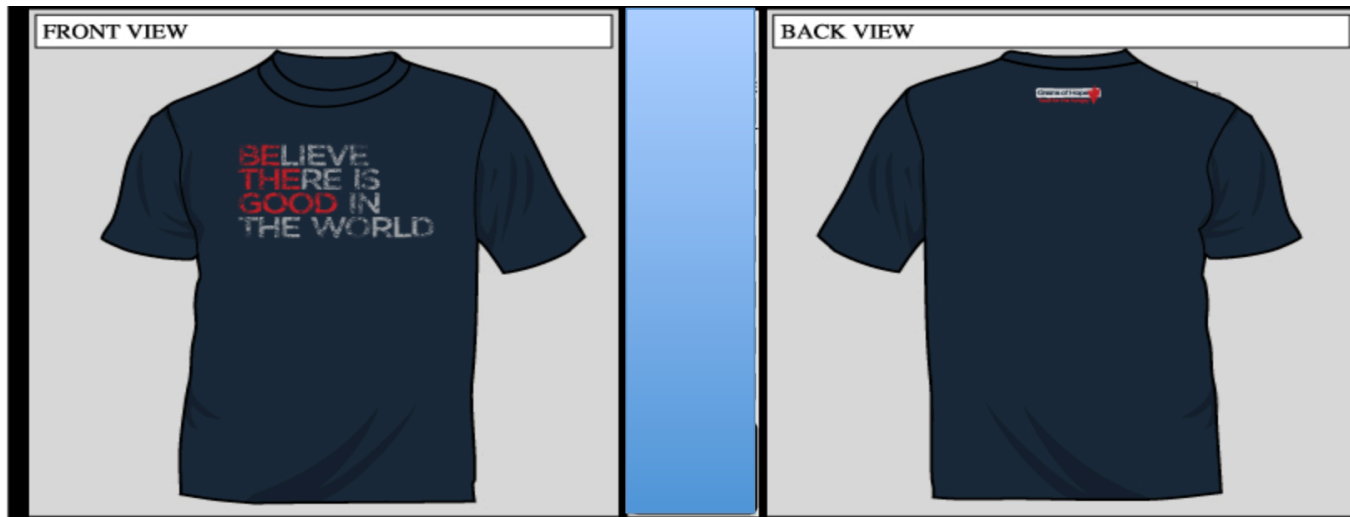

Order Your “Grains of Hope” T-Shirt TODAY!

UNISEX T-SHIRTS (Navy shirts)

Quantity

X-Small: _____ x \$30 = _____

Small: _____ x \$30 = _____

Medium _____ x \$30 = _____

Large _____ x \$30 = _____

X-Large _____ x \$30 = _____